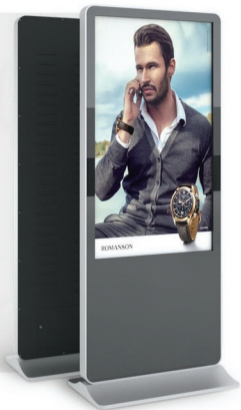

AS THE NAME INDICATES, THE IMOTOUCH® CONSOLE IS A DESK SOLUTION. ITS SPECIAL TOUCH SCREEN IS COMPRISED OF A CONTINUOUS SHEET OF GLASS WITHOUT DUST-COLLECTING EDGES. THE VARIOUS FUNCTIONS OF THE IMOTOUCH® CONSOLE MAKES IT A SOLID CHOICE FOR MANY CUSTOMERS. FUNCTIONS SUCH AS MOUNTING ON THE WALL, INTEGRATING TO A STYLISH TABLE OR BENEFITING FROM ITS WELL-DESIGNED WAVE STAND.

THE USE OF ILLUMINATED ALUMINUM PROFILE SECTIONS FROM INSIDE AS A SPECIAL DIFFUSER, ENSURES A UNIFORM, HOMOGENEOUS LIGHT DISTRIBUTION OVER THE ENTIRE LENGTH. THE LIGHTING CAN REPRESENT ALL COLORS AND ARE CONTROLLED USING A REMOTE UNIT.

IS 1
imotouch®
interactive solution

IS 1
imotouch®
EXPERTS IN TOUCH

IS 1
W: 81
H: 190
D: 50

IS 1

imotouch[®]
Interactive solution

WE COMBINE EXCELLENT TOUCH HARDWARE AND SOFTWARE WITH
SUBLIME INDUSTRIAL DESIGN, CREATING THE NEXT LEVEL OF COMPLETE
DIGITAL INTERACTIVE TECHNOLOGY SOLUTIONS. IMOTOUCH[®] GIVES YOU A
COMPLETE SOLUTION, READY TO IMPRESS YOUR CUSTOMERS AND BOOST
YOUR SALES.

IS 1
W: 81
H: 190
D: 50

IS2 STYLISH TOTEM

AS FOR THE WELL-DESIGNED PRODUCTS, ATTENTION TO DETAILS HAS BEEN A PRIORITY FROM THE OUTSET OF THE IMOTOUCH IS2. THE TECHNOLOGY IS PERFECTLY DISGUISED IN A FRAME WITH NO VISIBLE SCREWS, FASHIONABLE BLACK TEMPERED GLASS ON THE FRONT SIDE AND A SOLID STEEL AND ALUMINUM STRUCTURE. IS2 TOTEM HAS BEEN DESIGNED TO BE PLACED AT THE CENTER OF AN AREA, THANKS TO ITS HARMONIC DESIGN AND COLOR.