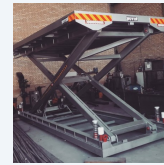

IRON AND STEEL INDUSTRY

Hydraulic accordion fixed lift

Model: BH2000
Accordion fixed lifter
Maximum usable height: 500cm + well depth
Carrying capacity: 2000 kg
Electricity: 380V

Price

Price on inquiry