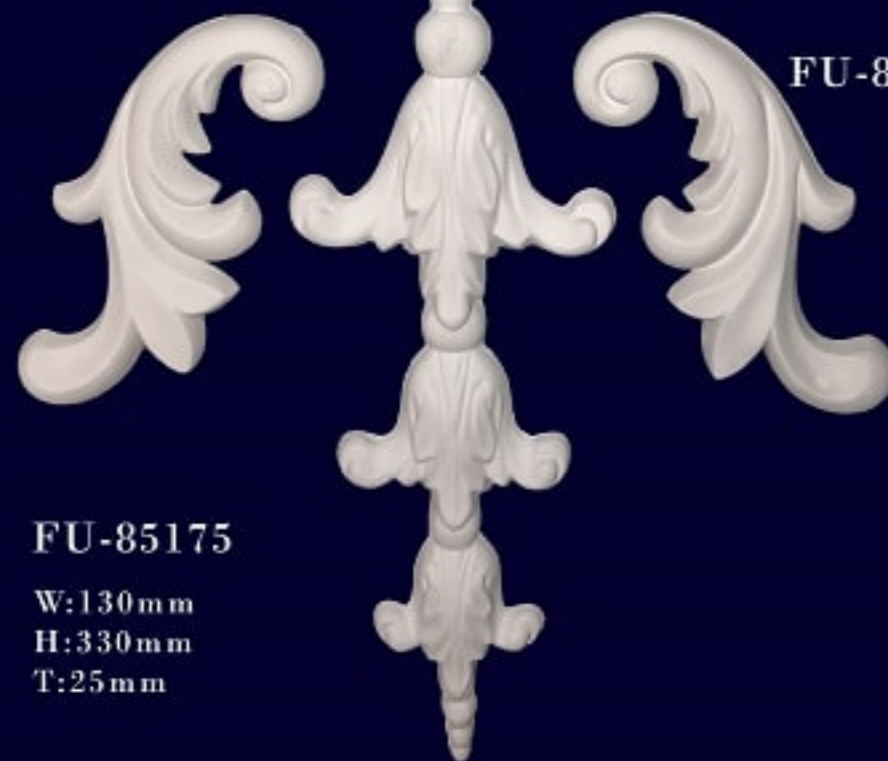

FU-85209

W:200mm  
H:260mm  
T:15mm

FU-85159

W:225mm  
H:355mm  
T:18mm

FU-85108

W:285mm  
H:525mm  
T:30mm

AMAZING

SELECTIONS

FU-85209

W:200mm  
H:260mm  
T:15mm

FU-85186LR

W:100mm  
H:165mm  
T:25mm

FU-85211LR

W:85mm  
H:185mm  
T:15mm

FU-85175

W:130mm  
H:330mm  
T:25mm

FU-85184

W:160mm  
H:250mm  
T:25mm

**DORNICA  
DECOR**

**ORNAMENTS  
ELEGANCE**

**FU-85201**

W:170mm  
H:330mm  
T:19mm

**FU-85202**

W:420mm  
H:555mm  
T:22mm