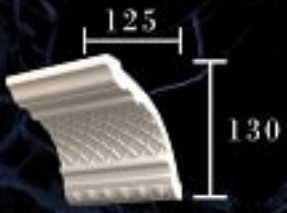

# Carved Cornic Moldings

DORNICA DECOR  
YOUR HOME. YOUR PALACE

PU-82501  
L:2400mm

PU-82502  
L:2400mm

PU-82503  
L:2400mm

PU-82504  
L:2400mm

PU-82328  
L:2400mm  
B:137mm  
R:130mm

PU-82273  
L:2400mm  
B:142mm  
R:34mm